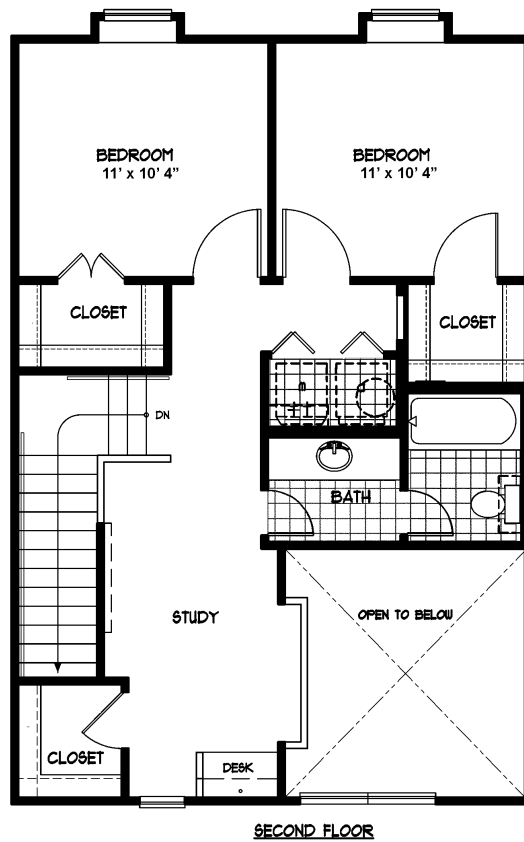

Greenhill Parish Crossing

APARTMENT HOMES

Phone: 803.865.0400 Fax: 803.865.2505
10682 Two Notch Rd. Elgin, South Carolina

email: greenhillparishmgr@greystar.com

Meadowlake

Three Bedroom, two bath with 1,390 sf
Optional Garage 1,419 sf