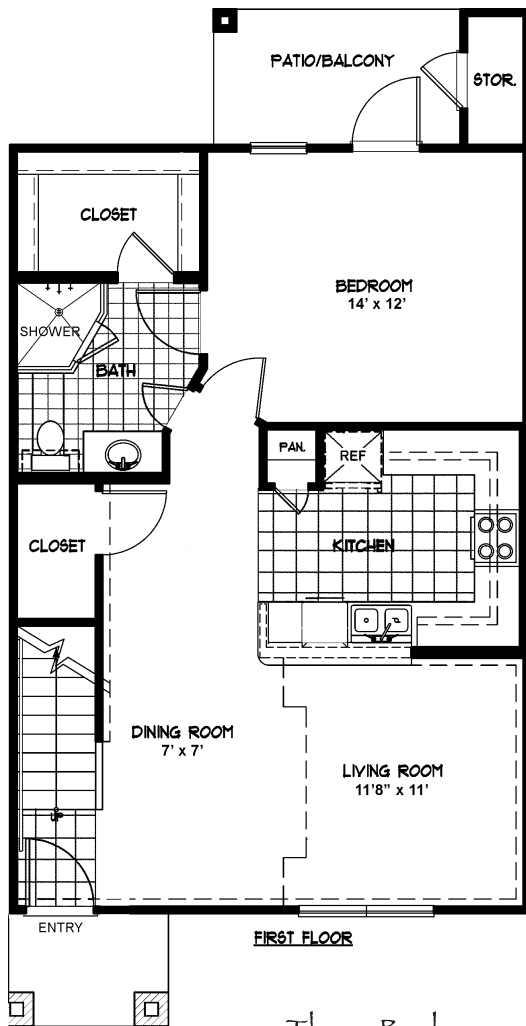

Greenhill Parish Crossing

APARTMENT HOMES

Phone: 803.865.0400 Fax: 803.865.2505
10682 Two Notch Rd. Elgin, South Carolina

email: greenhillparishmgr@greystar.com

Meadowlake

Three Bedroom, two bath with 1,390 sf
Optional Garage 1,419 sf